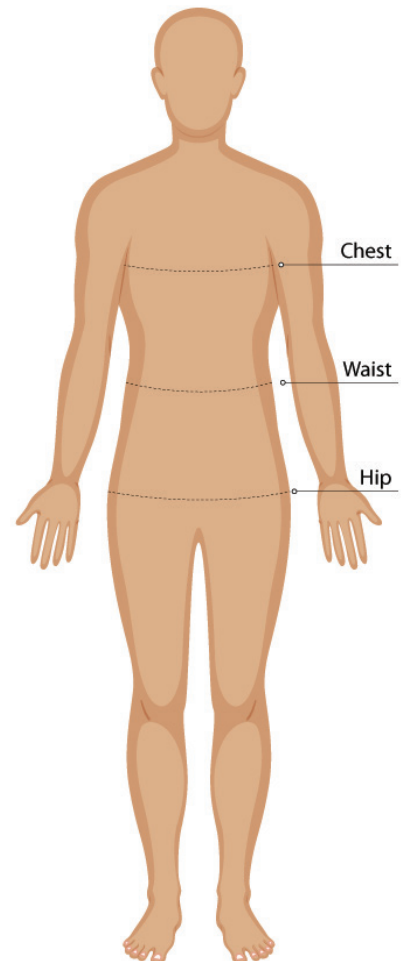

BOB STEWART

Our family serving you since 1925

ST KEVIN'S COLLEGE UNIFORM LIST 2025

SIZE GUIDE

BODY MEASUREMENT TIPS

- *When measuring yourself keep the tape firm but not tight*
- *Measure over undergarments for more accurate measurements*
- *If you don't have a measuring tape, use a piece of string and measure it using a ruler*

CHEST

Measure around the fullest part of your chest. This is the key measurement for shirts/blouses & dresses. Make sure the measuring tape sits horizontally across your body.

WAIST

Measure around the natural waistline which is the narrowest part of your waist. This is an important measurement for trousers/pants/shorts & skirts

HIP

Measure around the fullest part of the hips

- *Our Size Charts are in **Finished Garment Measurements**.*
- *Size Charts are located on each individual garment on the website, under the **SIZE CHART** tab.*
- *To determine the size you need to **ADD** to your **Body Measurements** the following:*
- ***BLAZERS, DRESSES, TUNICS, SHIRTS, BLOUSES, POLOS** and other upper body garments **ADD 10 - 12 cm***
- ***TROUSERS, SHORTS, SKIRTS & TUNICS** - **ADD 5 - 8 cm** in the waist. These garments are often adjustable in the waist to allow for extra growth.*
- *A good way to check is to measure & compare a similar garment that is a comfortable fit.*